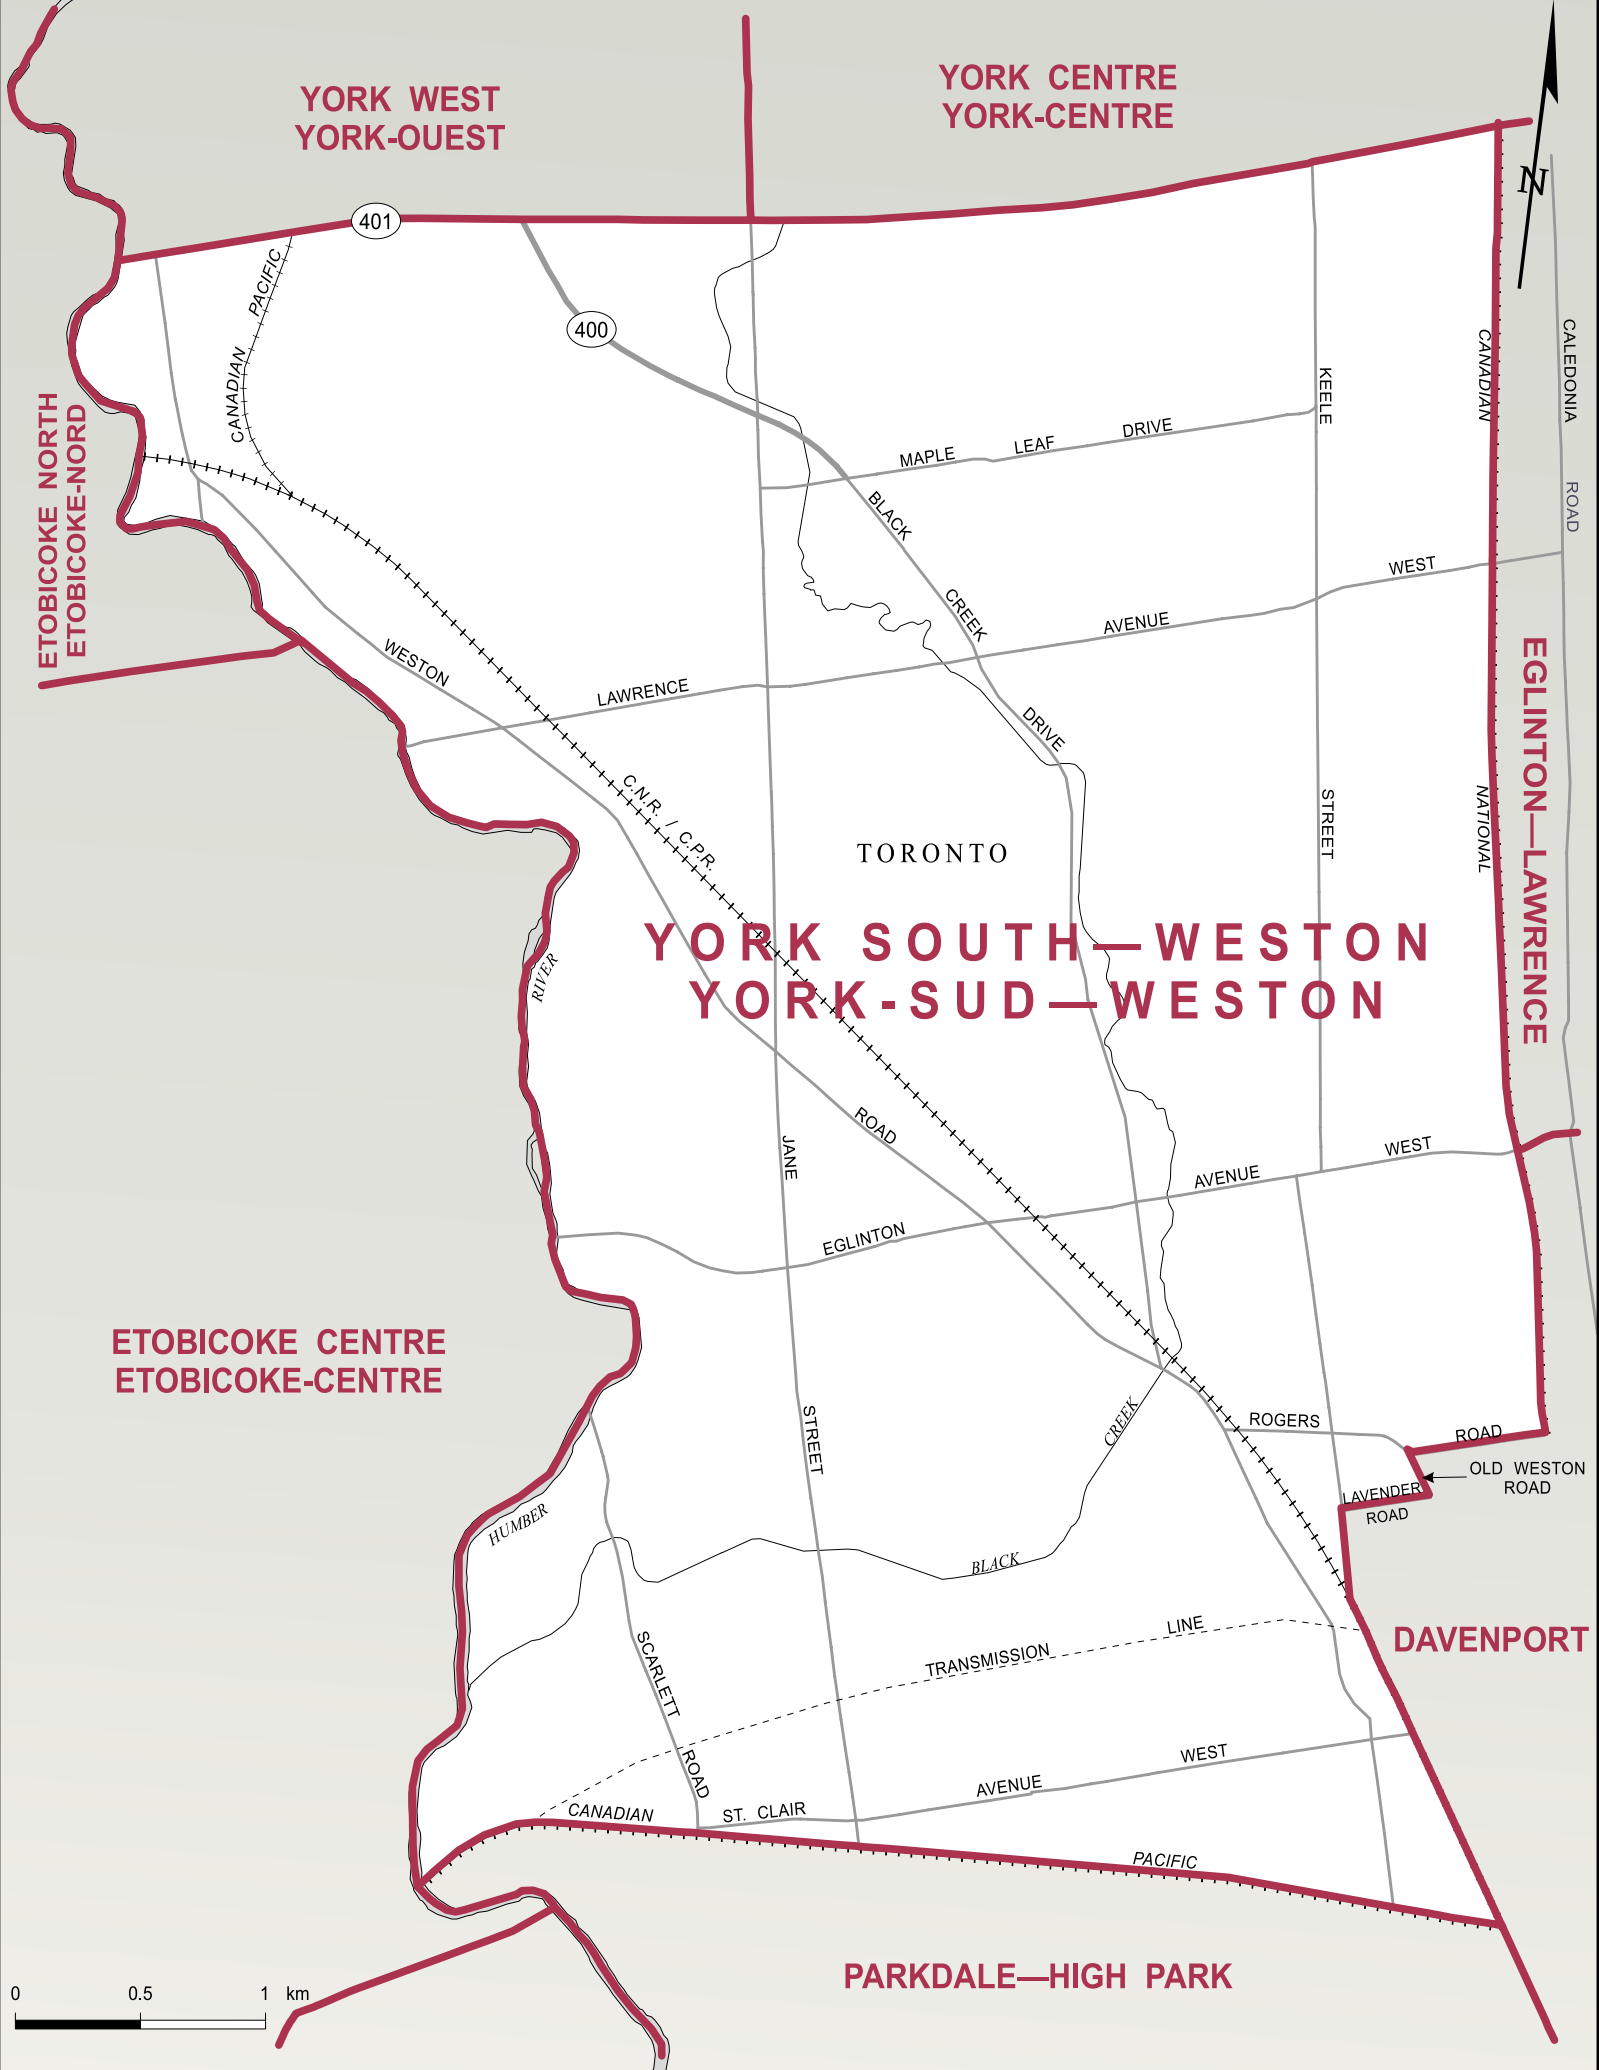

YORK WEST
YORK-OUEST

YORK CENTRE
YORK-CENTRE

ETOBICOKE NORTH
ETOBICOKE-NORD

ETOBICOKE CENTRE
ETOBICOKE-CENTRE

TORONTO
YORK SOUTH—WESTON
YORK-SUD—WESTON

DAVENPORT

PARKDALE—HIGH PARK

401

400

CANADIAN
PACIFIC

WESTON

LAWRENCE

C.N.R. / C.P.R.

RIVER

HUMBER

SCARLETT
ROAD

CANADIAN

ST. CLAIR

AVENUE

PACIFIC

MAPLE LEAF DRIVE

BLACK CREEK

DRIVE

AVENUE

KEELE

WEST

CANADIAN

CALEDONIA ROAD

EGLINTON—LAWRENCE
NATIONAL

TORONTO

JANE

ROAD

EGLINTON

AVENUE

WEST

CREEK

ROGERS

ROAD

LAVENDER
ROAD

OLD WESTON
ROAD

TRANSMISSION

LINE

WEST